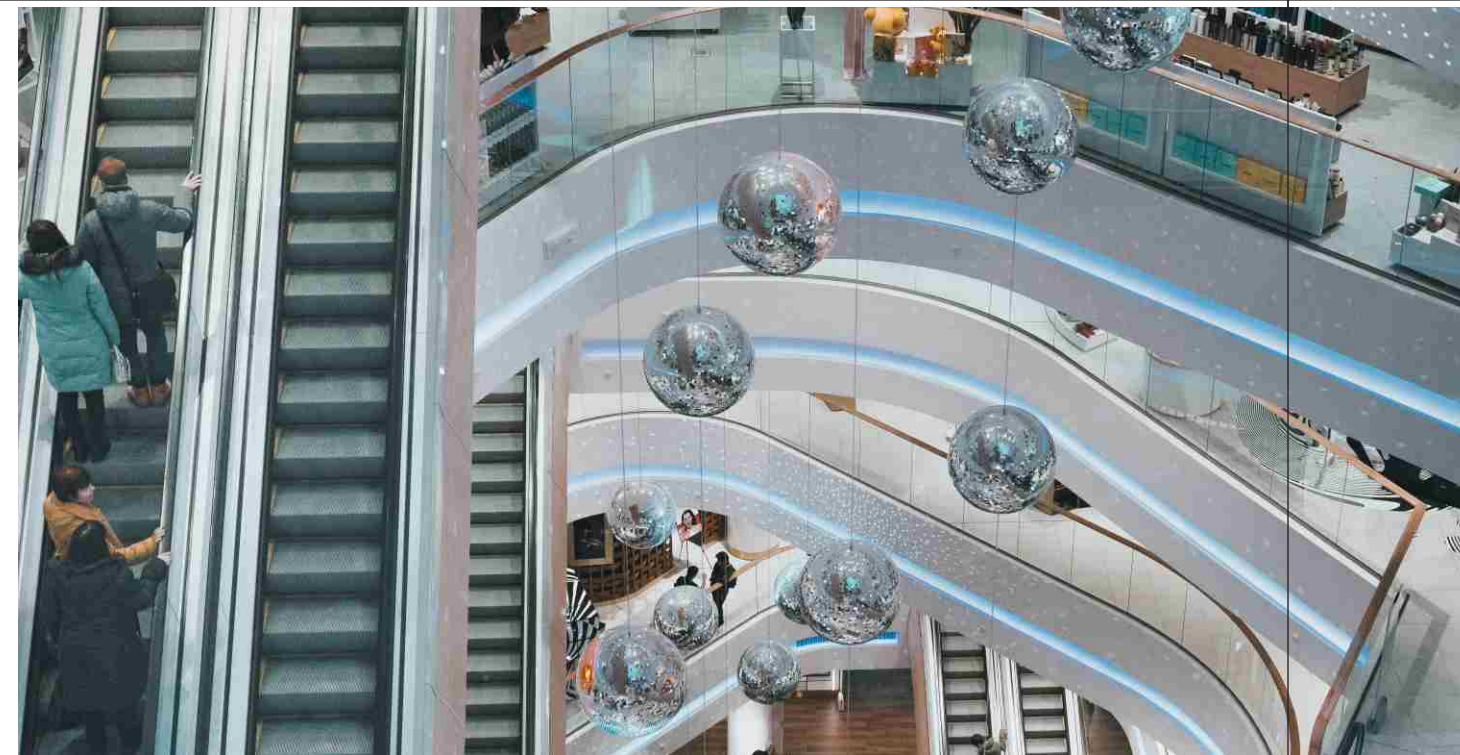

YOUR WORLD WITHIN YOUR EASY REACH

- DOMBIVLI RAILWAY ST. - 15 MINS
- DMART - WALKING DISTANCE
- NEW GUARDIAN SCHOOL - WALKING DISTANCE
- ROYAL INTL. SCHOOL & COLLEGE - 15 MINS
- AIROLI KATAI FREEWAY - 10 MINS
- LIFE CARE HOSPITAL - 5 MINS
- AIMS HOSPITAL - 10 MINS
- MAJOR BANKS - 15 MINS
- METRO JUNCTION MALL - 20 MINS
- DOMBIVLI GYMKHANA - 10 MINS
- JAIN TEMPLE - WALKING DISTANCE
- MAYURESHWAR MANDIR - WALKING DISTANCE