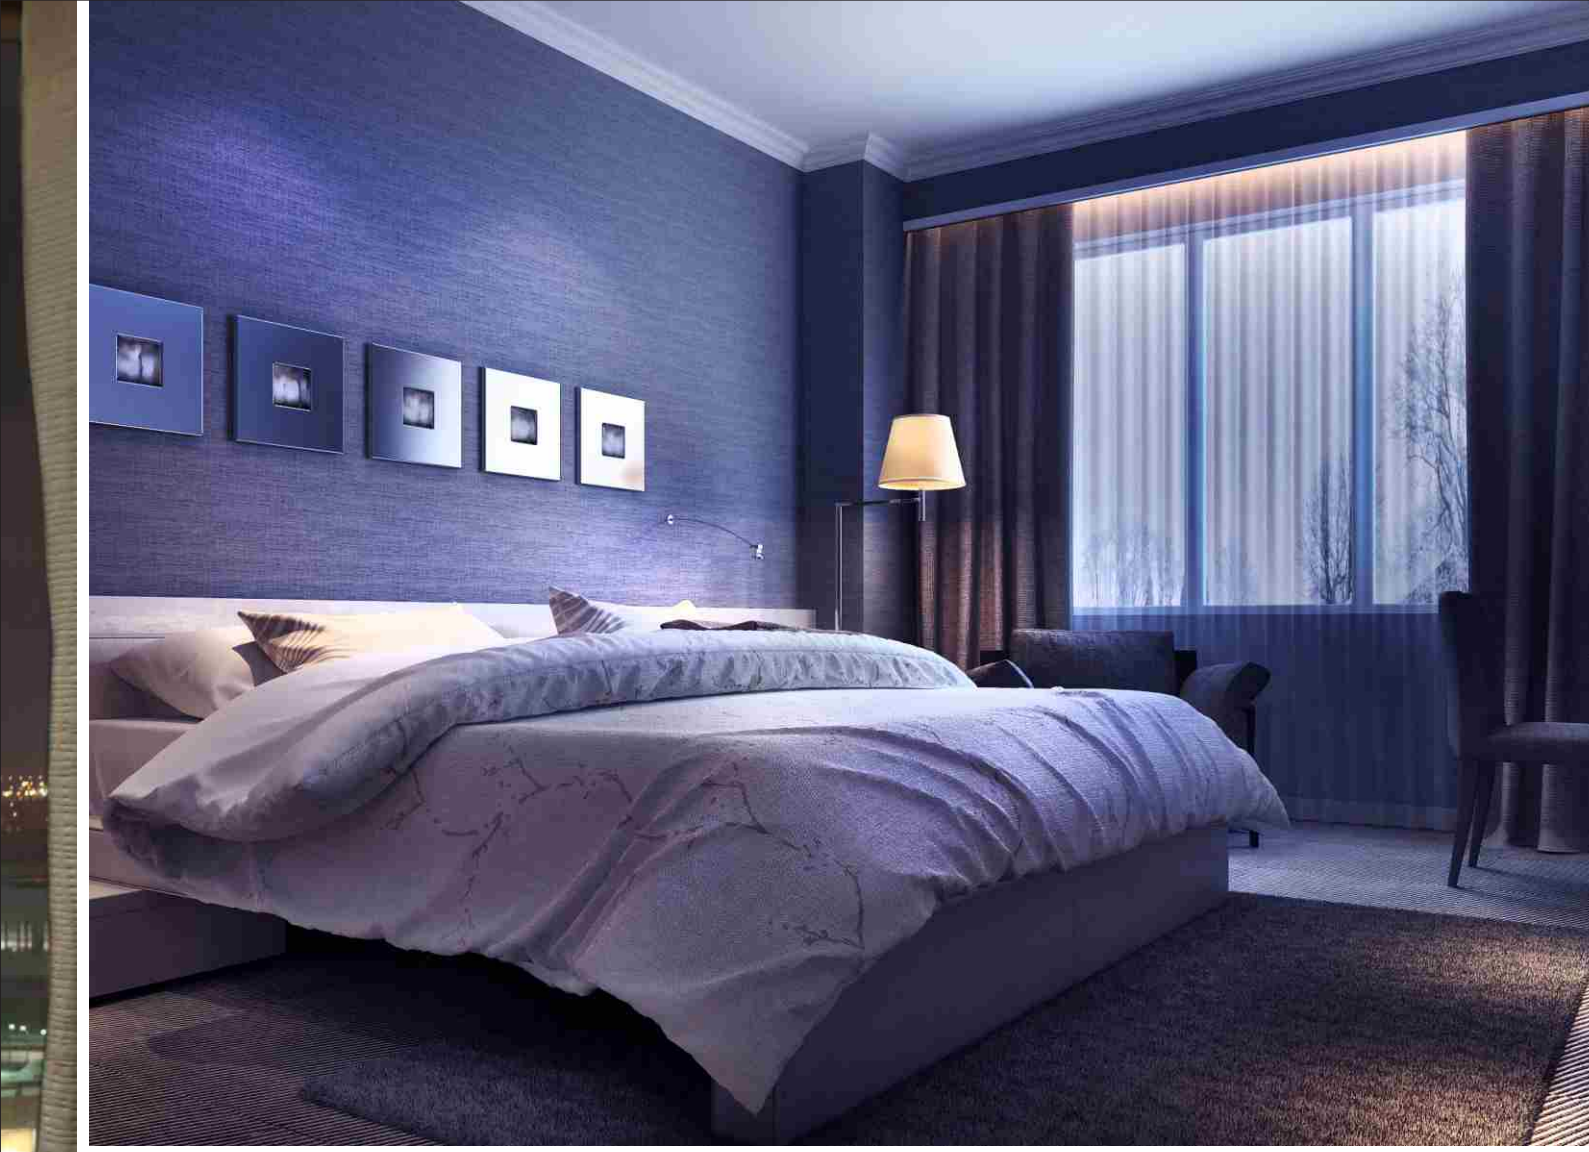

SETTING A STANDARD
WHERE LUXURY IS
YOUR LIFESTYLE.

Roof's Graph

FEEL BLESSED TO GET EVERYTHING YOU EVER WISHED FOR

Well-planned and well-thought-out lifestyle options meant for just the privileged few.

- Charging Point with Every Parking.
- Solar Panels for all amenities
- Power Backup / DG
- RFID TAG For Residing Vehicle
- Secured Entry For Residents
- STP Plant
- WI-FI Zones
- Rain Water Harvesting
- RO Plant
- Piped Gas
- Fire Fighting System
- Spacious Balconies
- Vastu certified Homes & Project